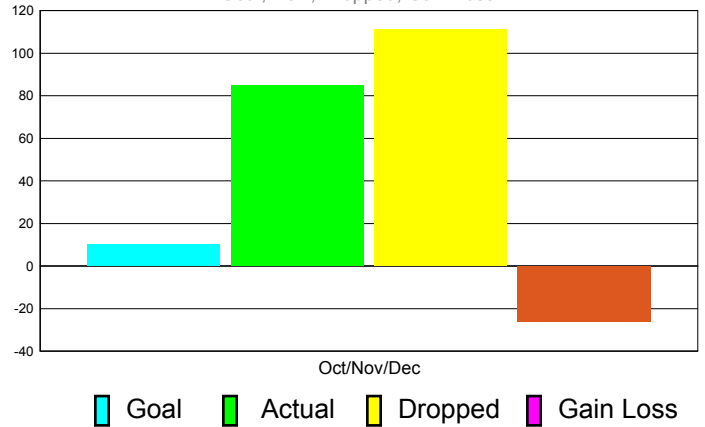

Membership Results 2011-2012

Goal, New, Dropped, Gain/Loss